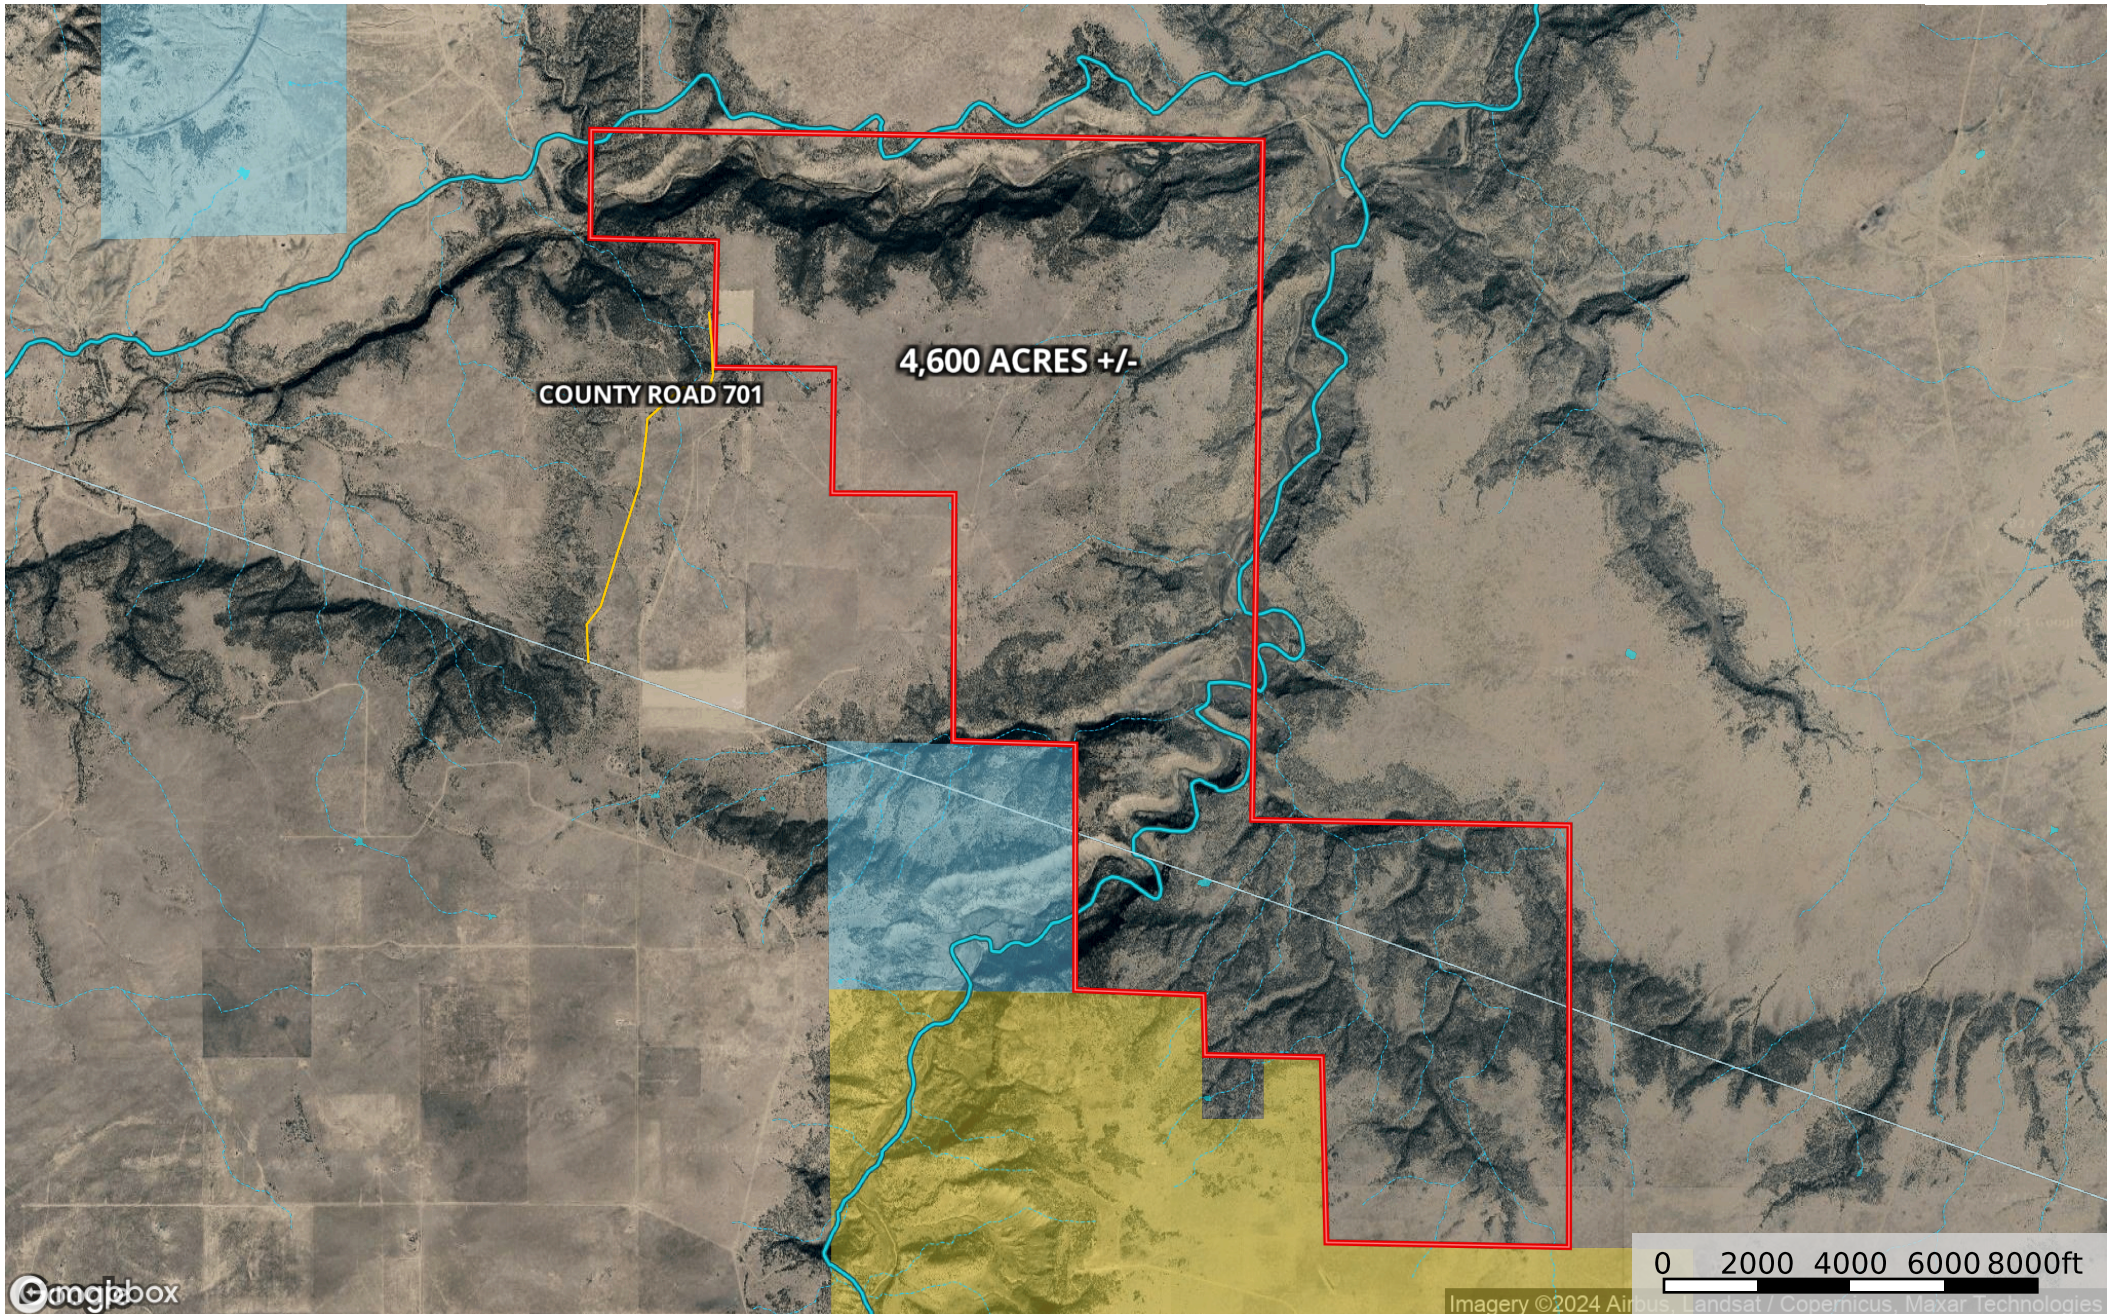

Point Pasture Ranch

Pueblo County, Colorado, AC +/-

- Primary Road
- Boundary
- Forest Service
- State Land
- Fish and Wildlife
- National Park
- Other
- BLM
- Local Government
- Conservation Easements
- Stream, Intermittent
- River/Creek
- Water Body

0 2000 4000 6000 8000ft

Imagery ©2024 Airbus, Landsat / Copernicus, Maxar Technologies

id. The information contained herein was obtained from sources deemed to be reliable. Land id™ Services makes no warranties or guarantees as to the completeness or accuracy thereof.