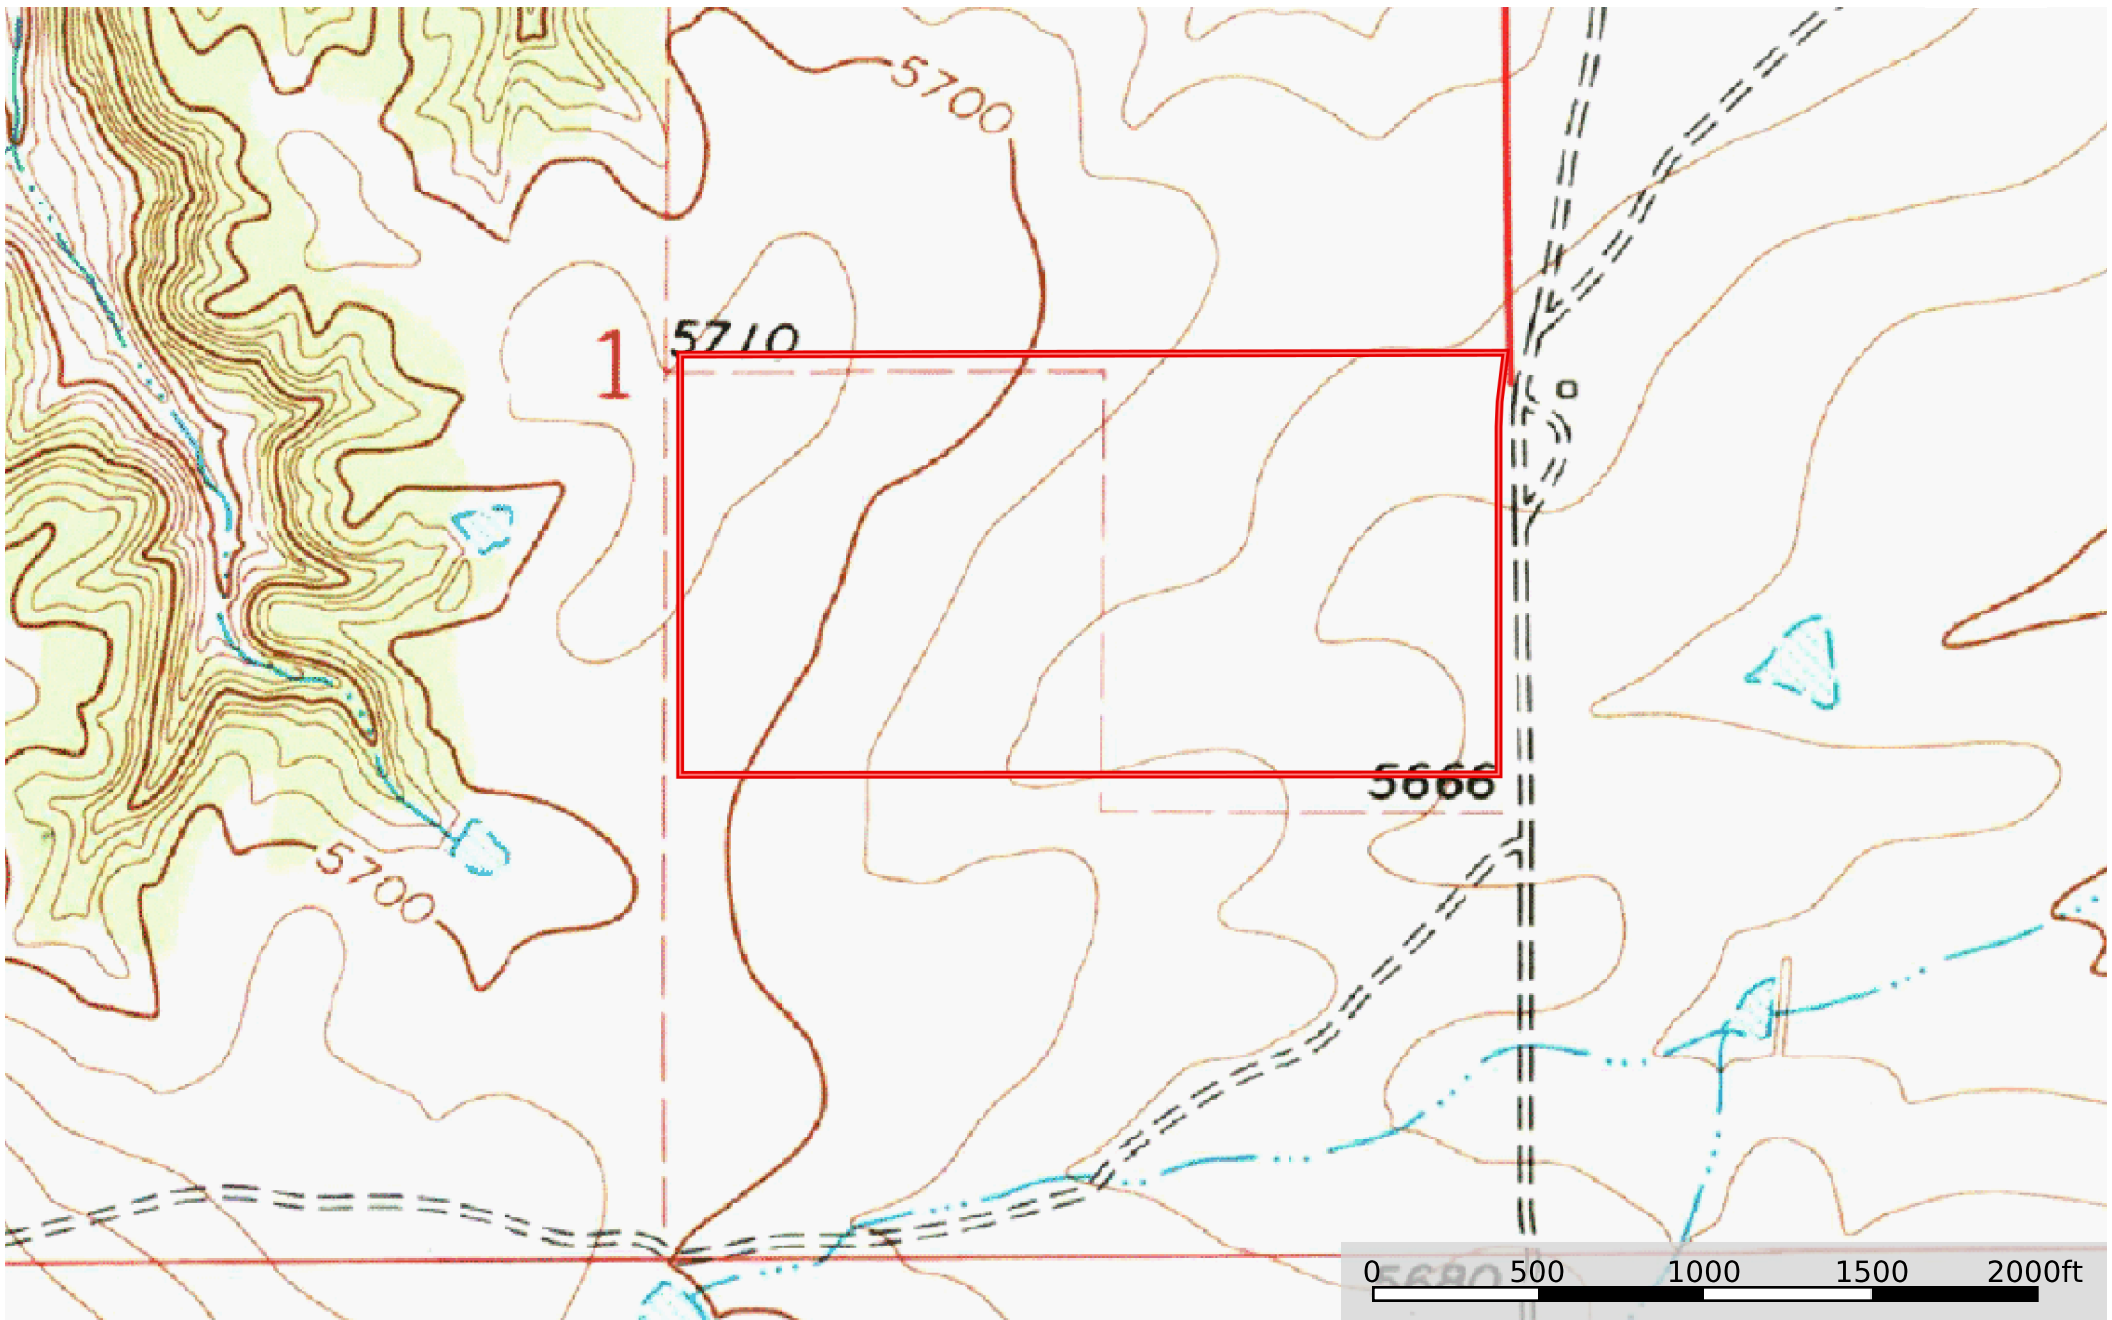

Sikes Ranch Listing - 77 Acres

Pueblo County, Colorado, 77 AC +/-

 Boundary