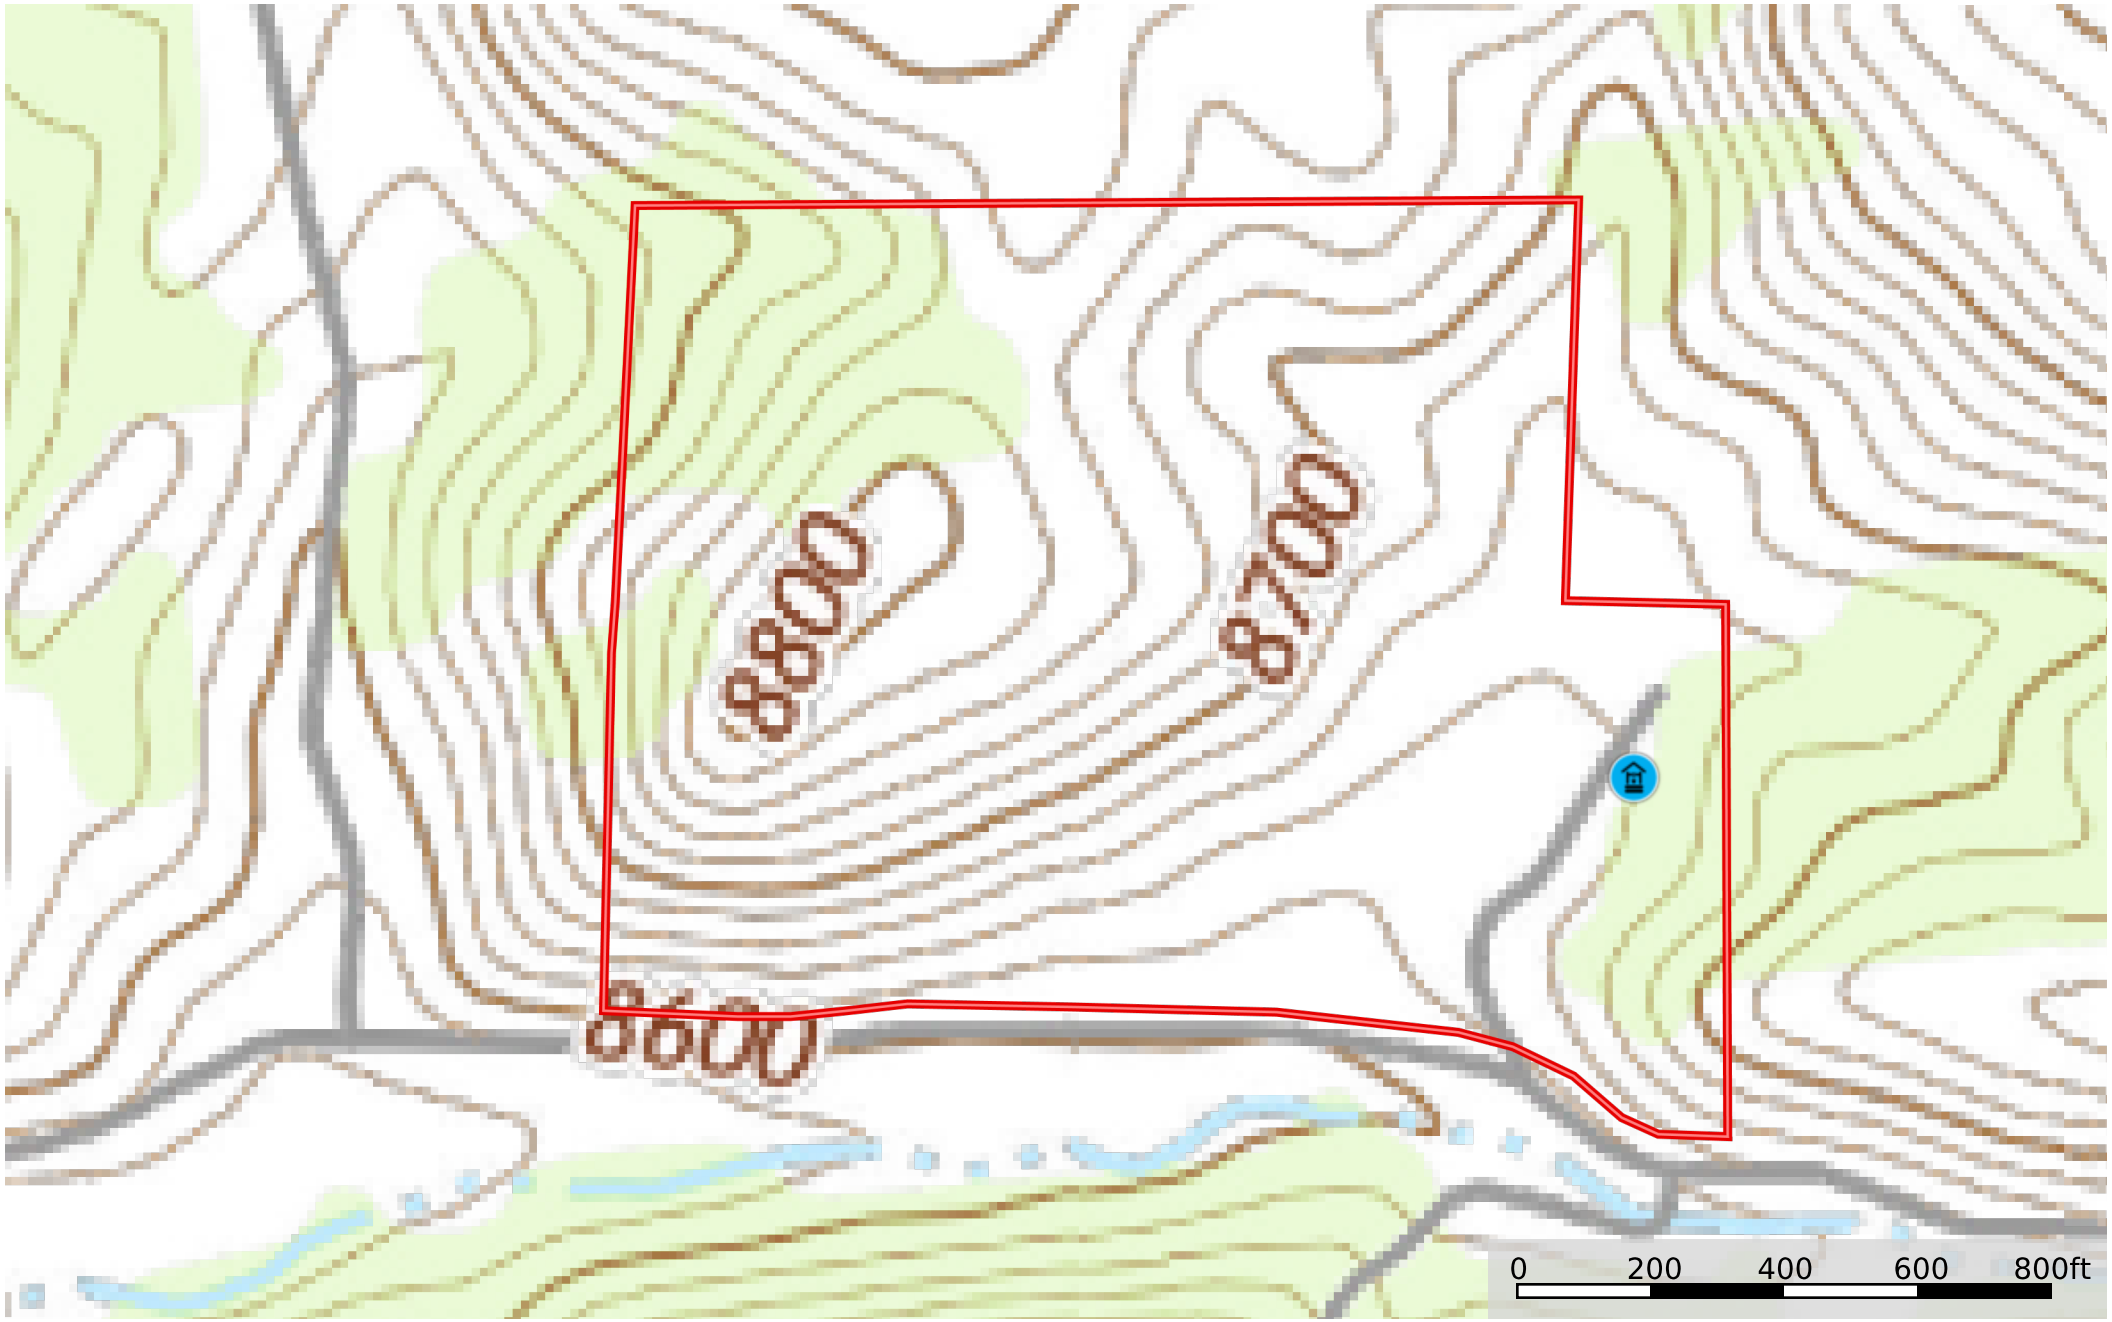

Great Rock Westcliffe - 46 Acres

Custer County, Colorado, 46.06 AC +/-

 Well  Boundary