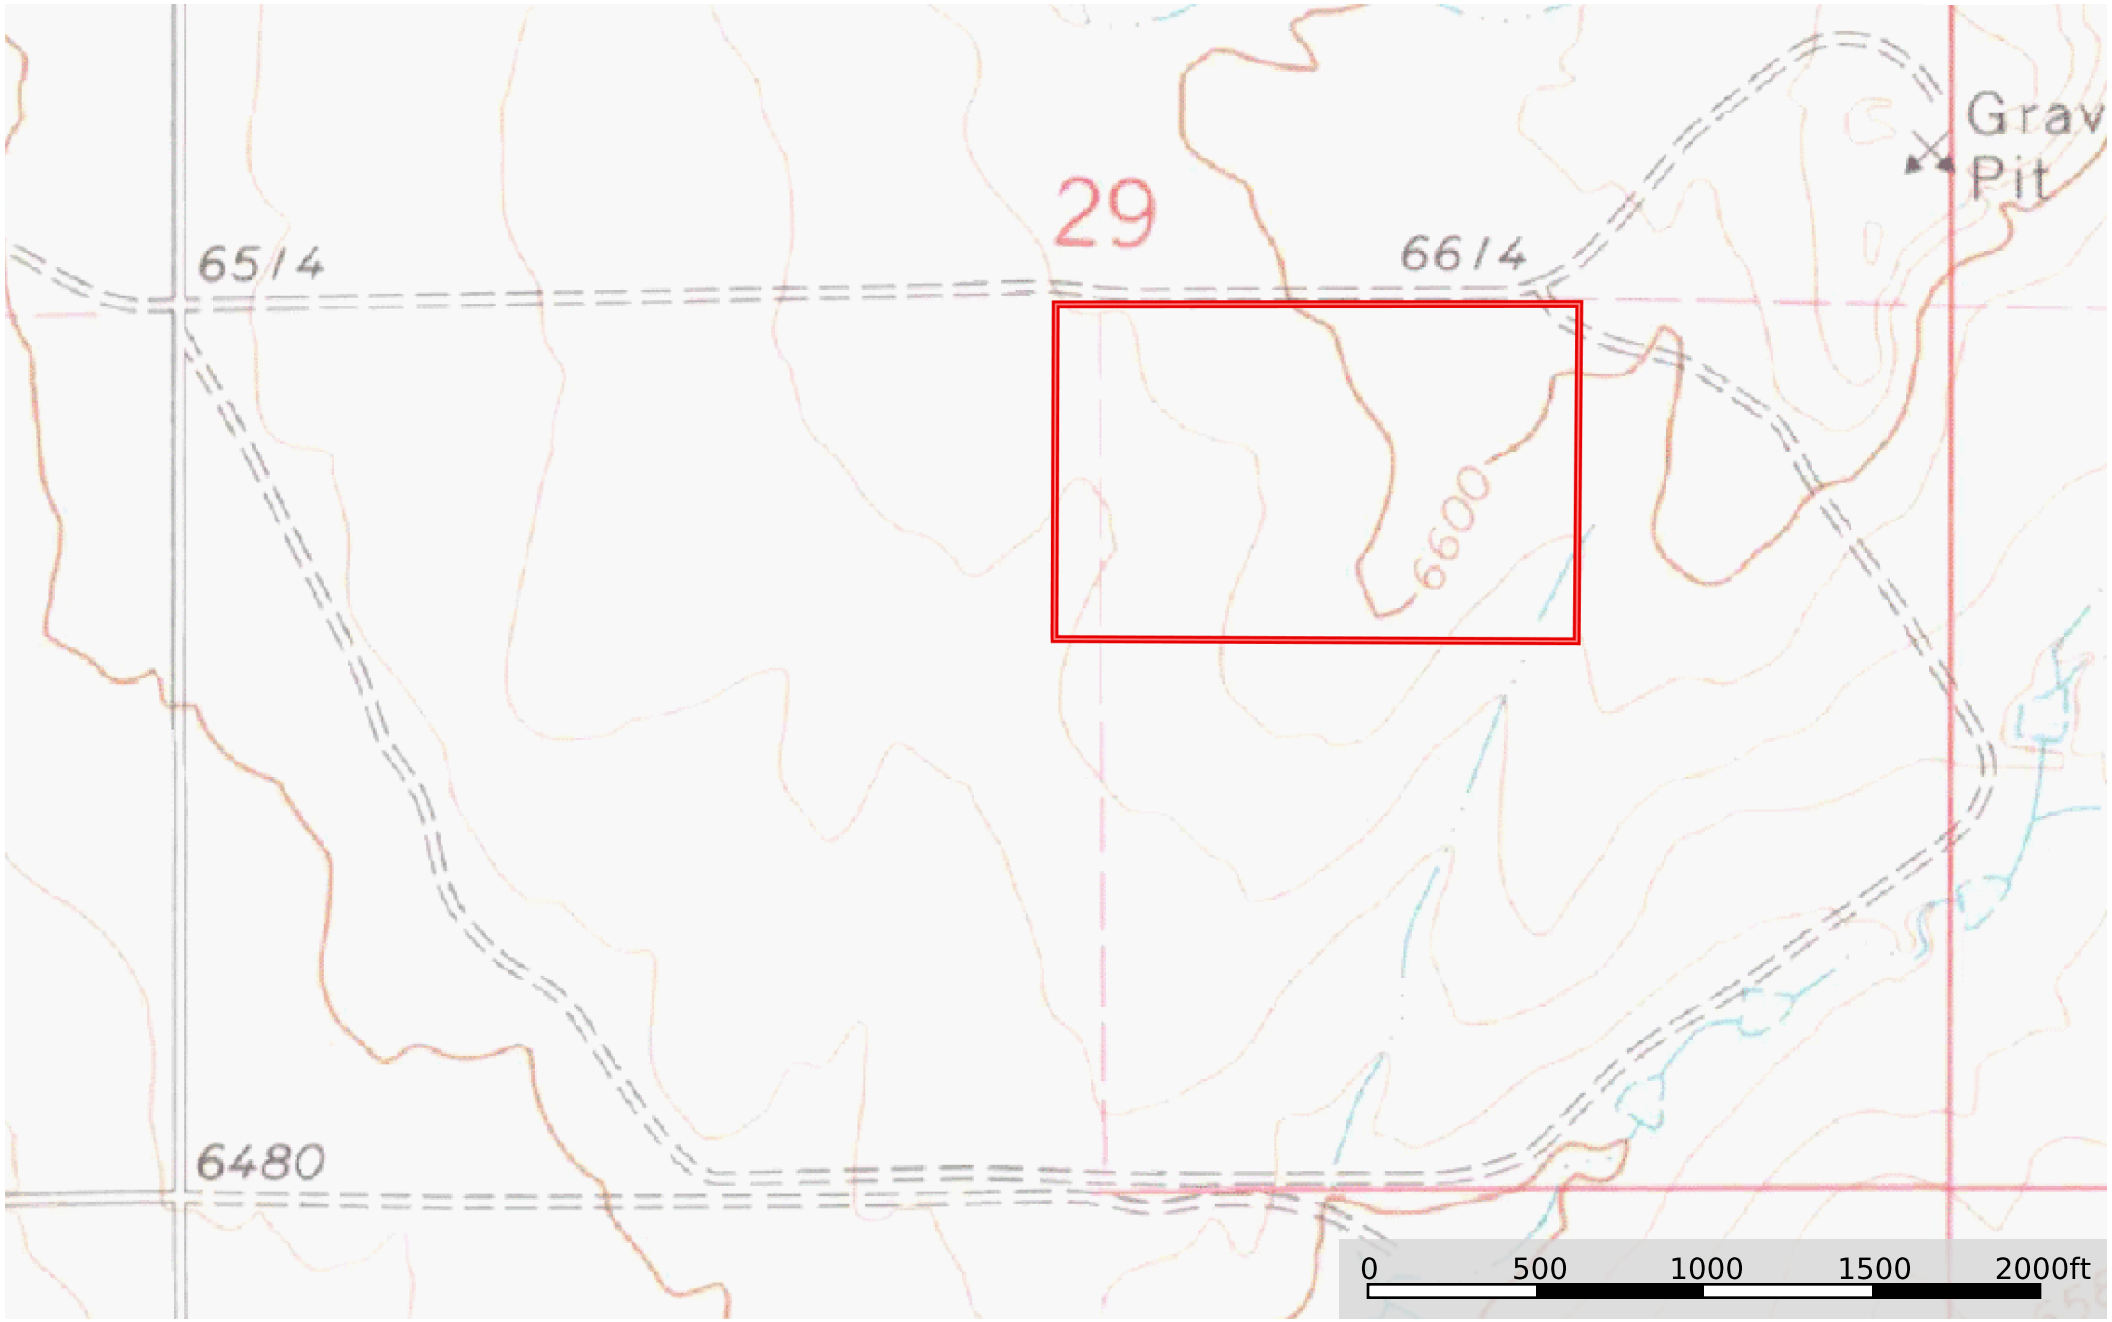

Gusty Ridge - 35
El Paso County, Colorado, 35 AC +/-

 Boundary