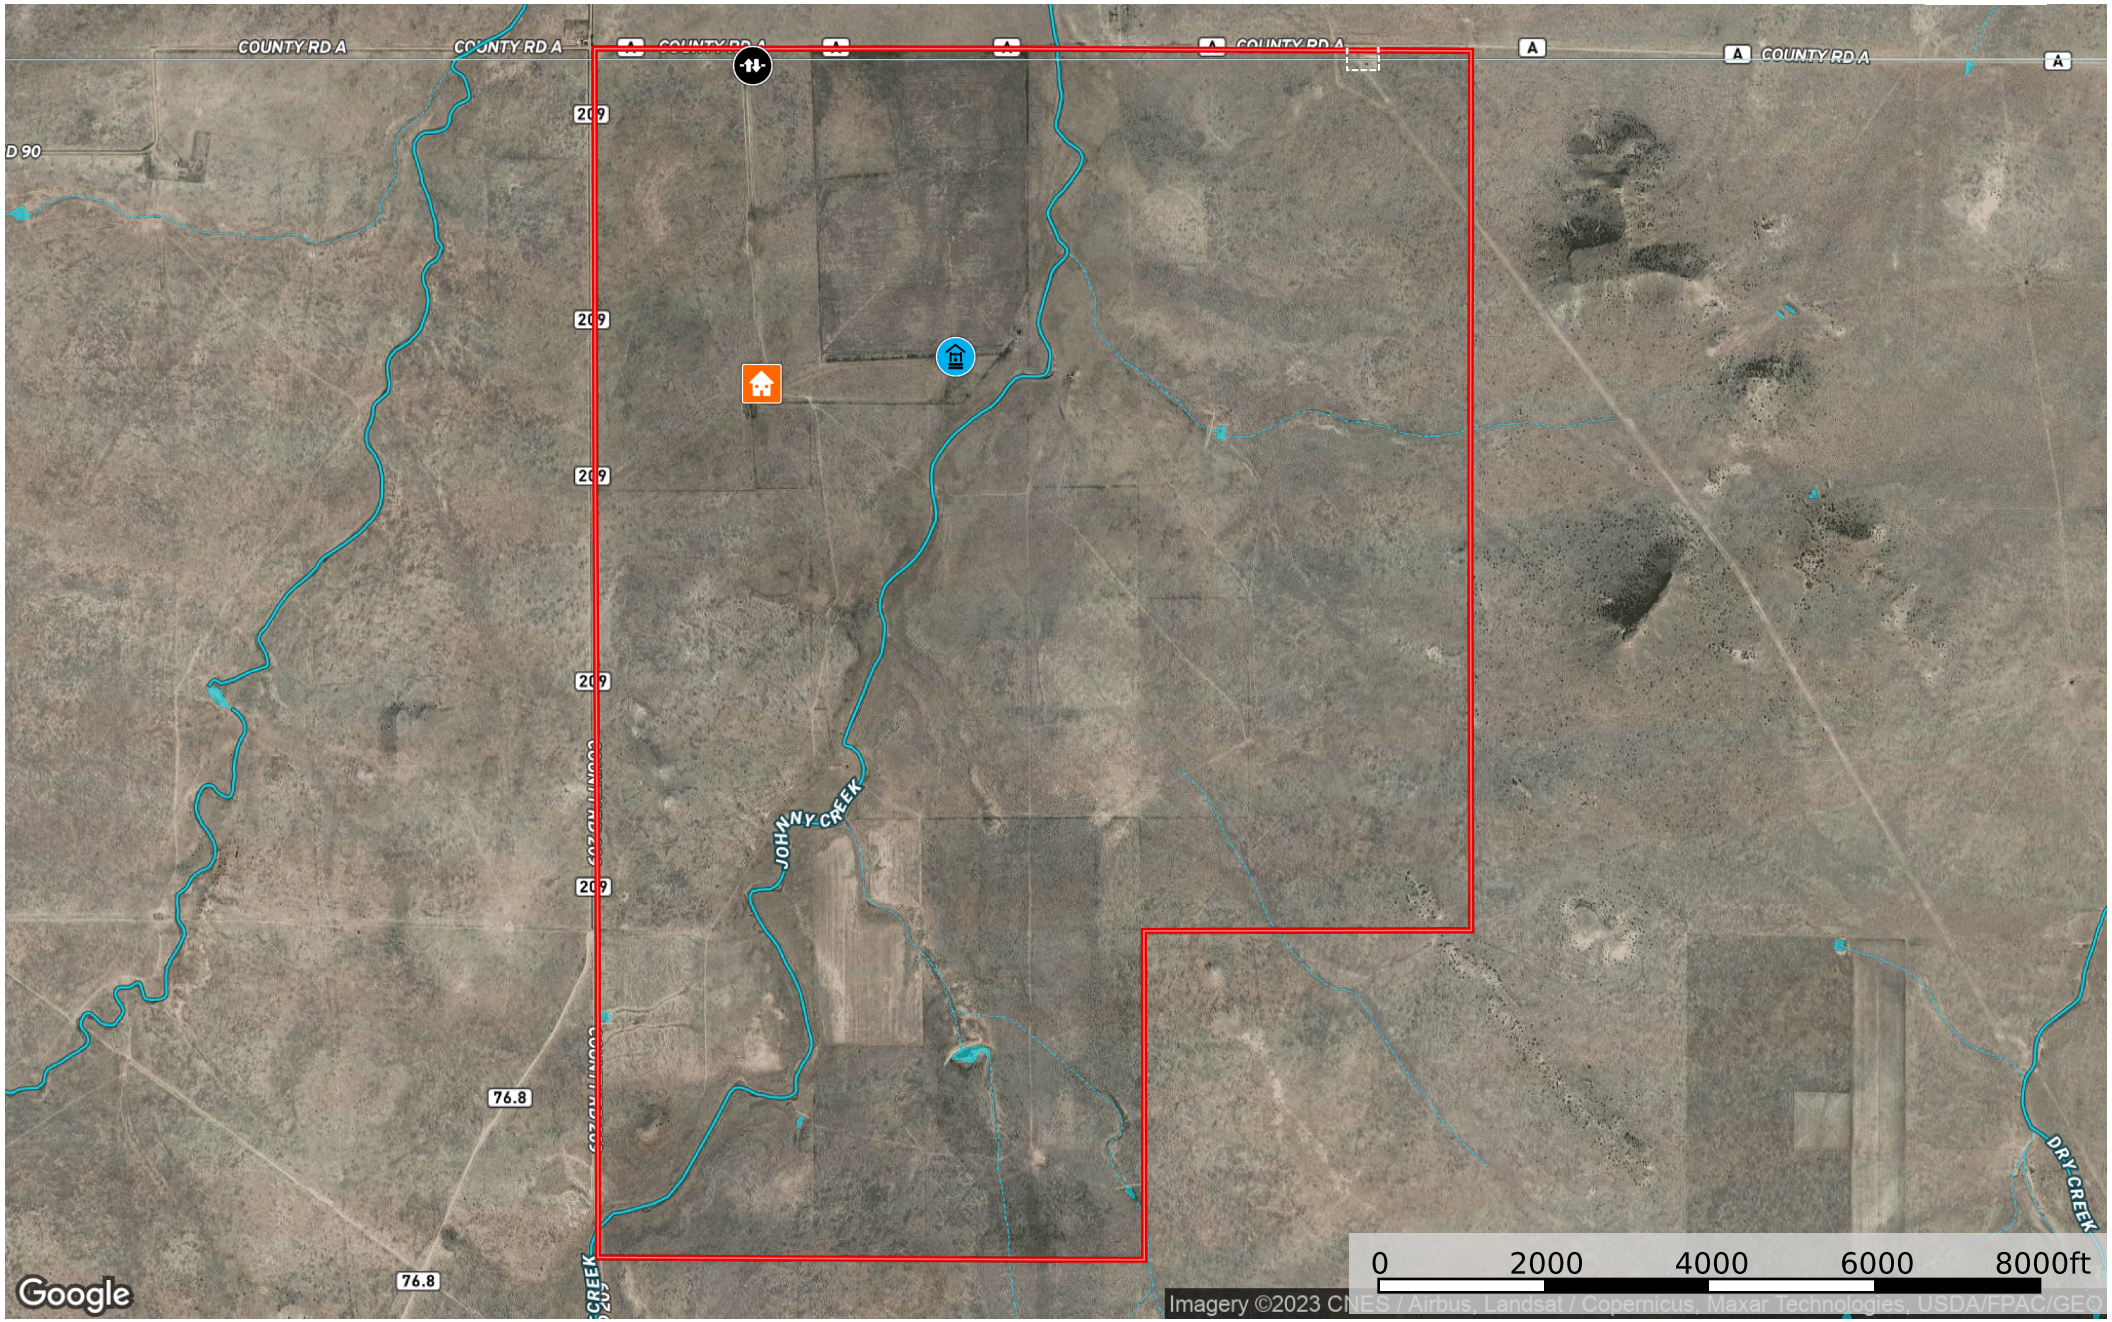

Johnny Valley Ranch

Las Animas County, Colorado, AC +/-

Google

Imagery ©2023 CNES / Airbus, Landsat / Copernicus, Maxar Technologies, USDA/FPAC/Geo

- Gate
- Well
- House
- Fence
- Boundary
- Stream, Intermittent
- River/Creek
- Water Body

The information contained herein was obtained from sources deemed to be reliable. MapRight Services makes no warranties or guarantees as to the completeness or accuracy thereof.