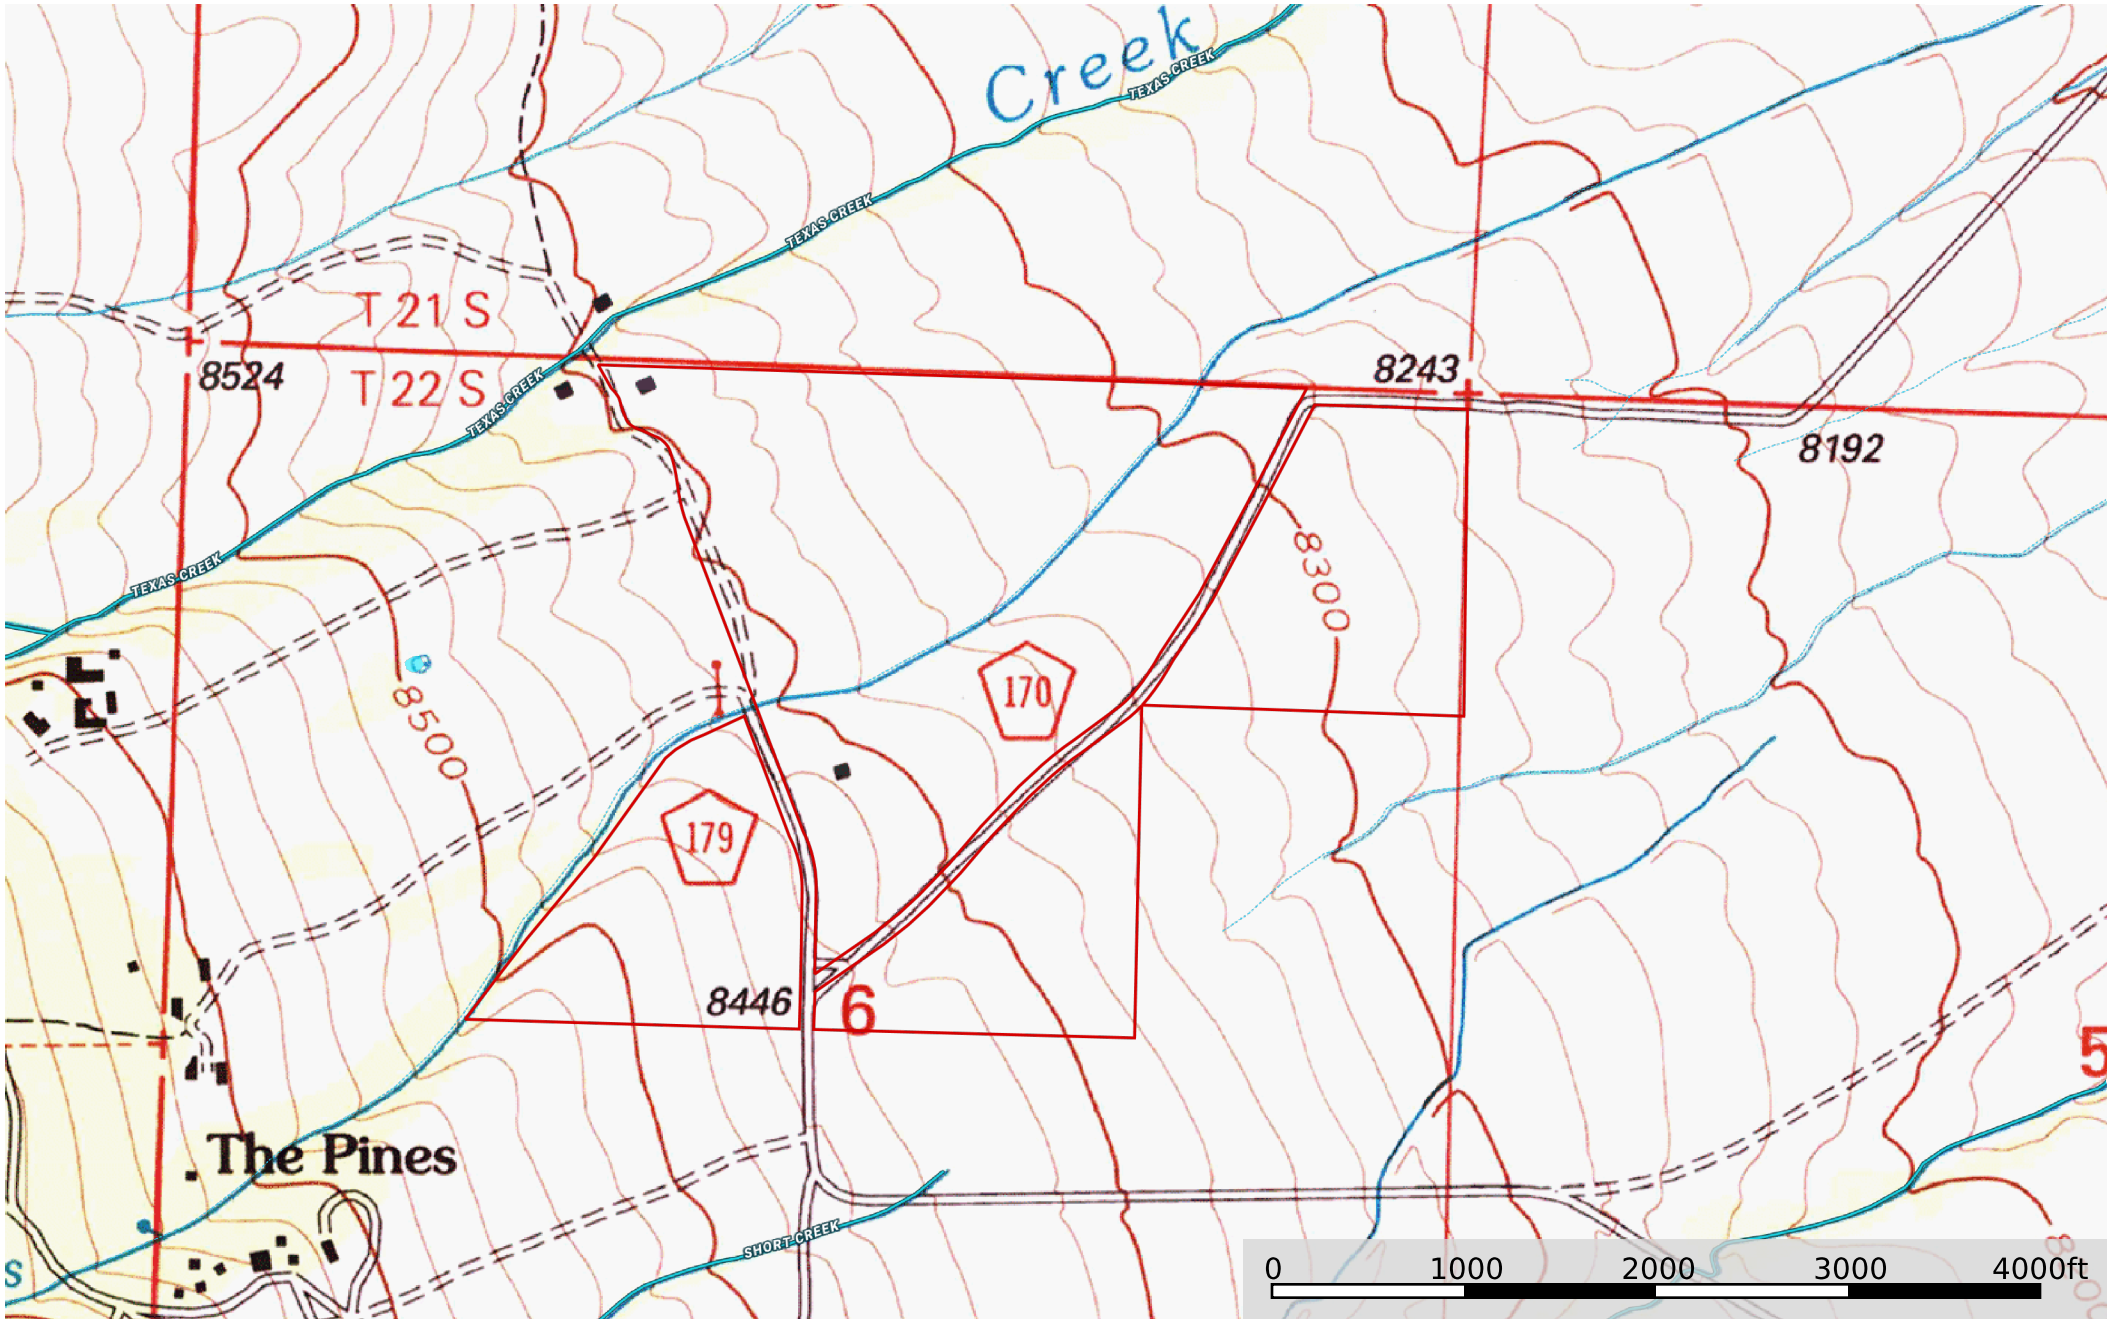

Little Creek Ranch

Custer County, Colorado, 152 AC +/-

- Boundary
- Forest Service
- State Land
- Fish and Wildlife
- National Park
- Other
- BLM
- Local Governm
- Stream, Intermitt
- River/Creek
- Water Body