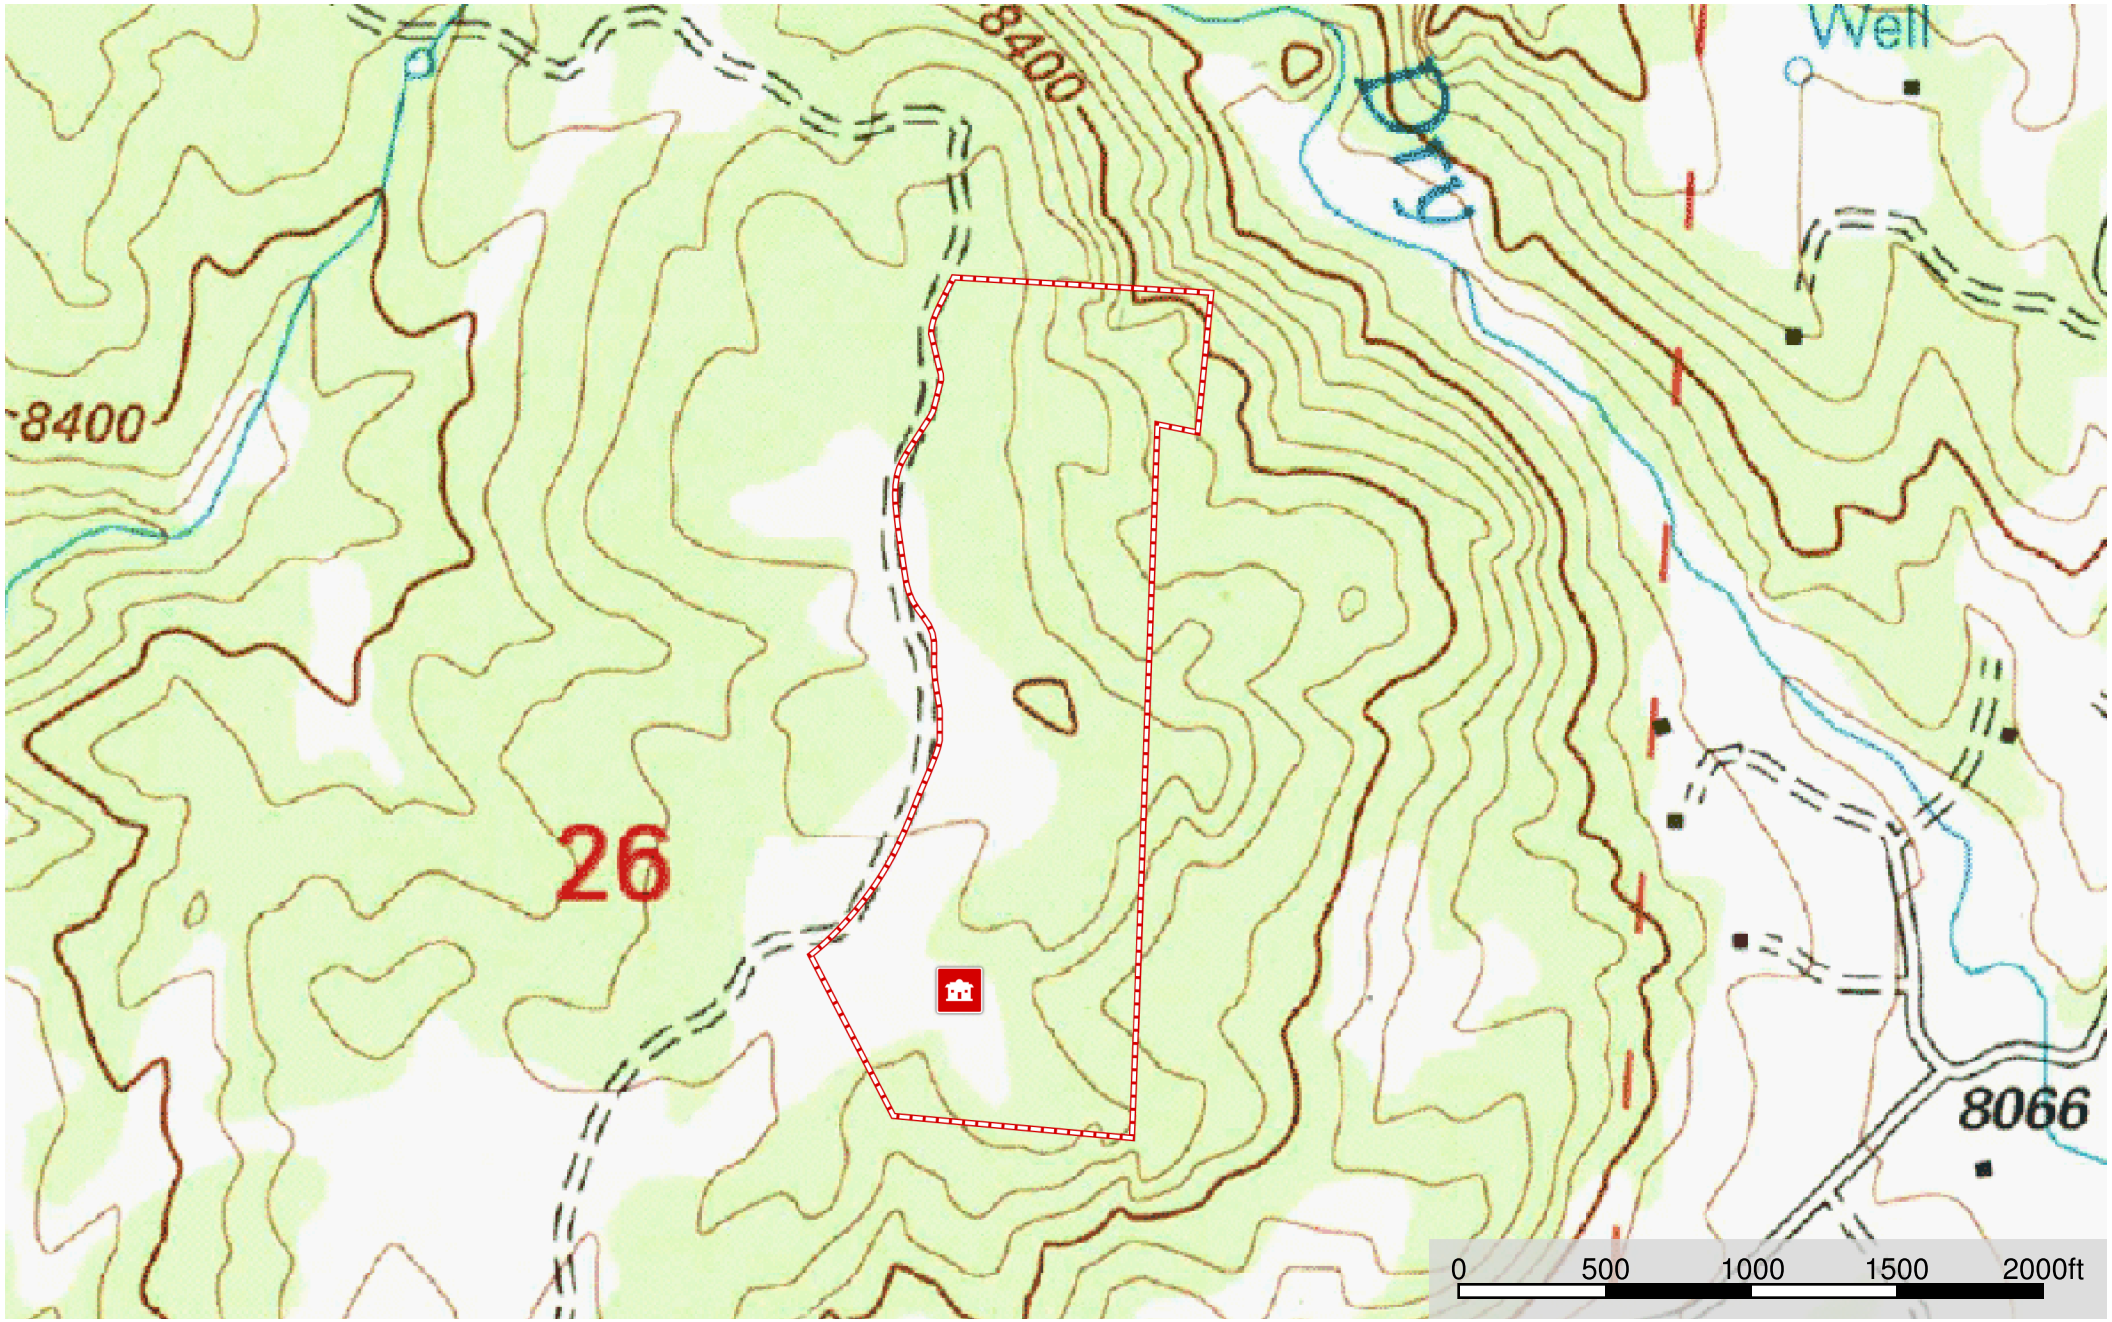

Chateau Ridge

Teller County, Colorado, 35 AC +/-

 Main House  Boundary