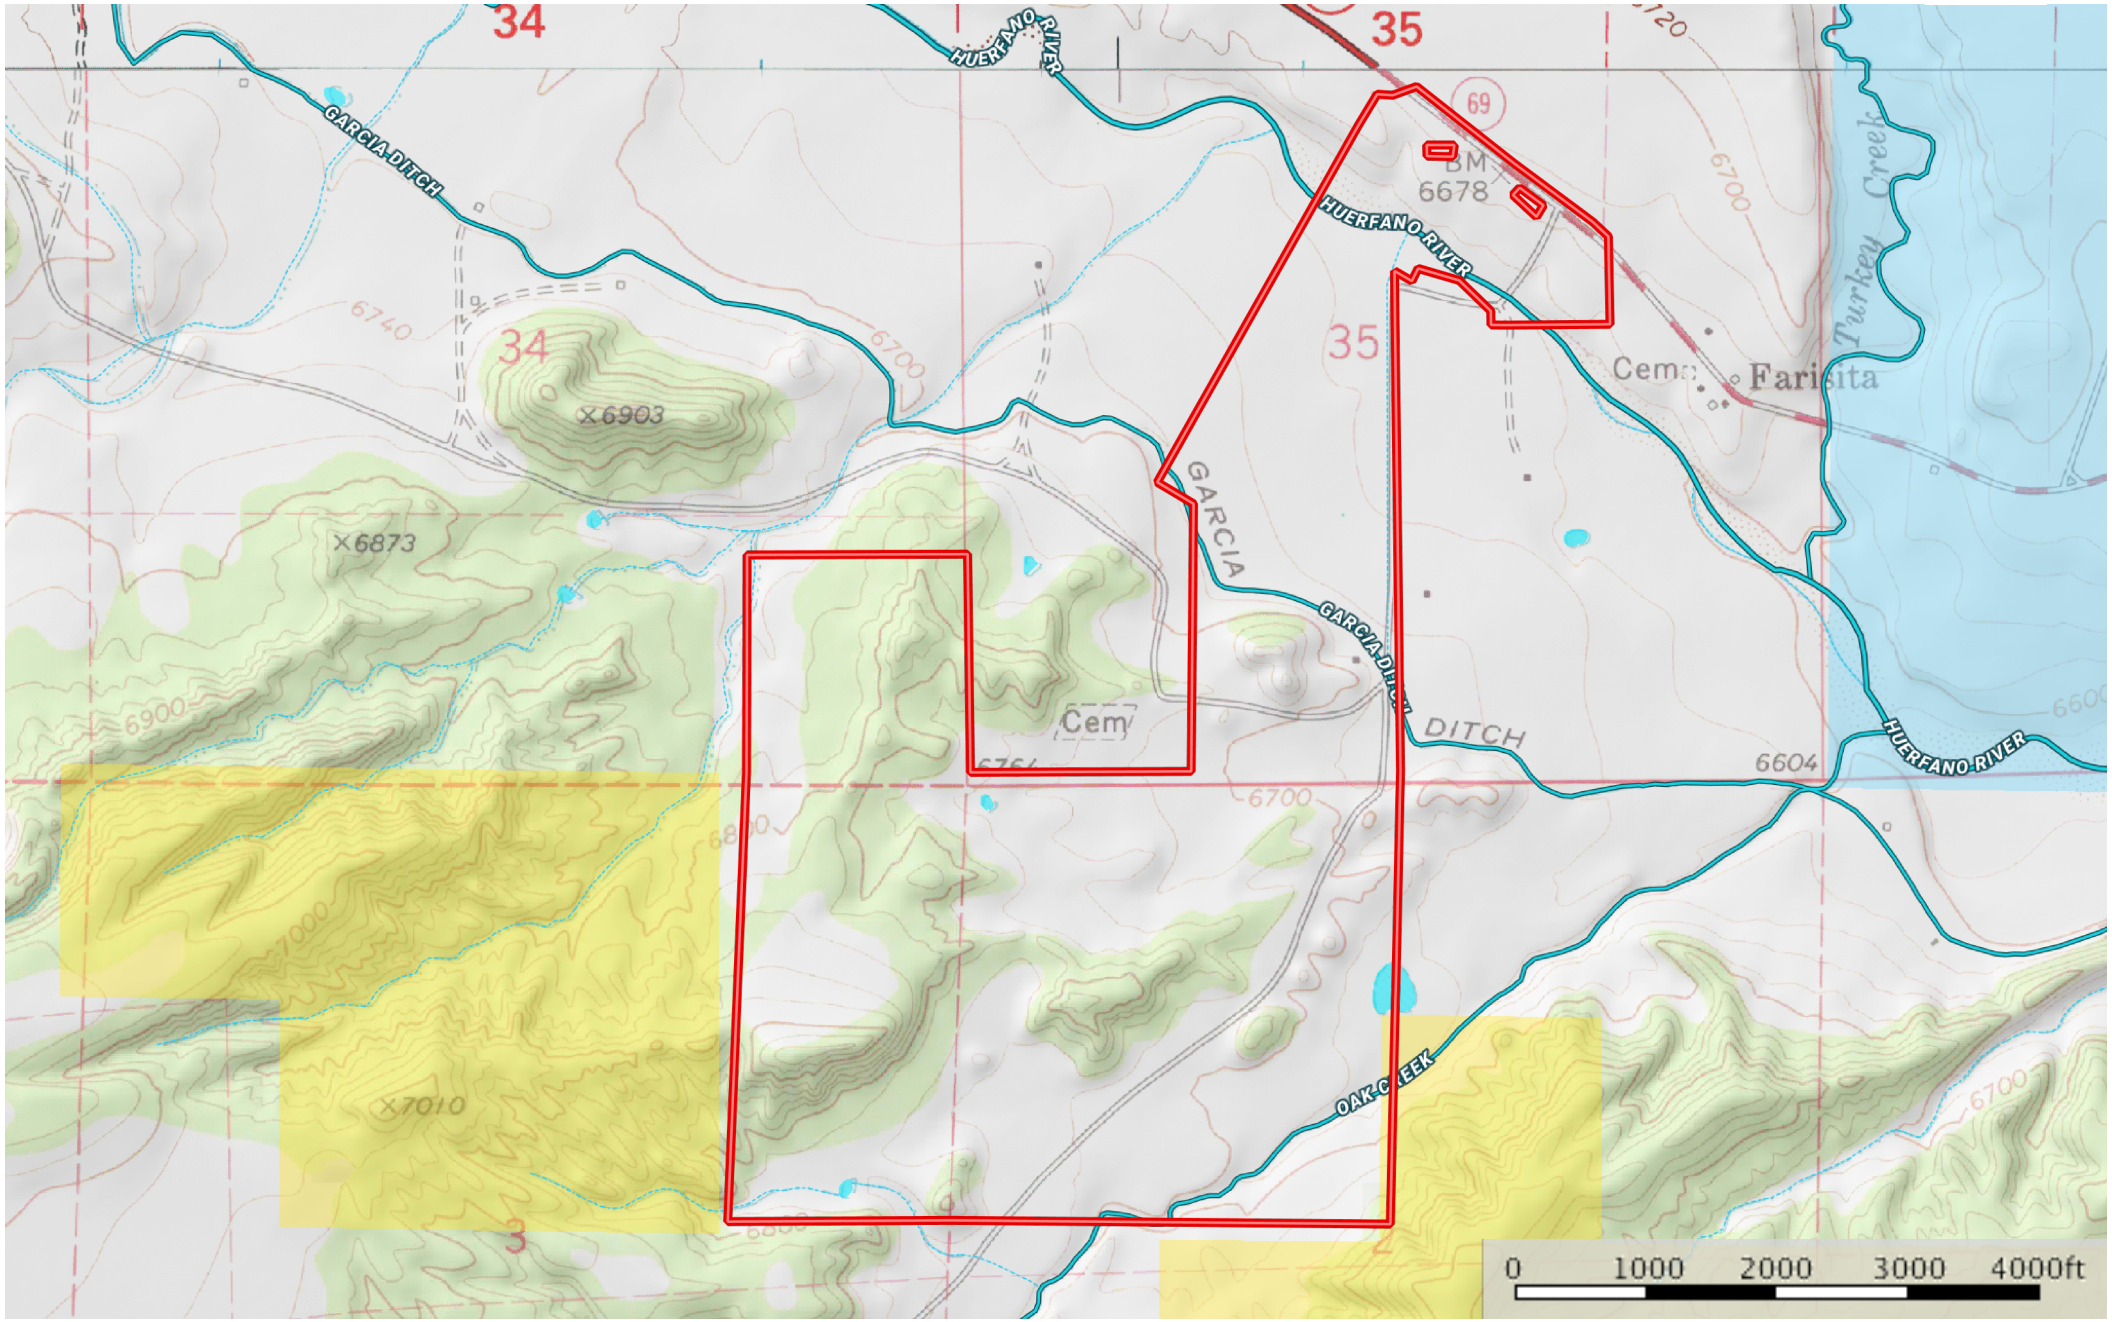

The Riverplace

Huerfano County, Colorado, 394 AC +/-

- Boundary
- Forest Service
- State Land
- Fish and Wildlife
- National Park
- Other
- BLM
- Local Government
- Stream, Intermittent
- River/Creek
- Water Body

The information contained herein was obtained from sources deemed to be reliable. MapRight Services makes no warranties or guarantees as to the completeness or accuracy thereof.